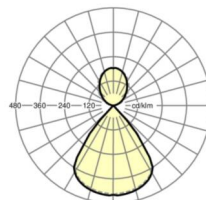

CHARACTERISTICS

Order number	60642044170
EAN number	4020863419982
Commodity code	94051190
Certification mark	IP 20, Protection class I, VDU 65°<100, F, Indoor, CE
Impact resistance (IK rating)	IK02
Ambient temperatur	ta 25°C
Warranty period	5 years
State funding programs	BEG - Federal funding for efficient buildings (valid only for Germany)

ELECTRICAL ENGINEERING

Controller	Electronic driver (1 pcs.)
System output	23W
Mains voltage	230V/50Hz
Circuit breakers (inrush current)	14 pieces/B10, 23 pieces/B16, 23 pieces/C10, 38 pieces/C16
Energy efficiency class/light source	B

LIGHTING TECHNOLOGY

Placement	LED, Colour rendering/Light colour CRI ≥ 80 / 4000K
Colour tolerance (MacAdam)	3SDCM
Photobiological safety (Luminaire)	RG1
Nominal luminous flux	3512lm
LED service life	50000h L80/B10 (Tq 25°C)
Luminaire luminous efficiency	150lm/W

MECHANICS

Housing colour	traffic white RAL 9016
Dimensions (LxWxH/DxH)	1131mm x 76mm x 69mm
Weight (net)	3kg
Cable entry KE (X/Y)	0mm/0mm
Type of installation	Wall mounting

Dimensions

L	1131 mm	Length
B	76 mm	Width
H	69 mm	Height
A1	1000 mm	Mounting distance single mounting
X	0 mm	Distance cable infeed to the center of the luminaire on the X-axis
Y	0 mm	Distance cable infeed to the center of the luminaire on the Y-axis

DEEP-LINK

<https://www.regiolux.de/en/article/60642044170>

Reference	LED 3500lm 840
ηLB	100 %
Φ ↓/↑	59 % / 41 %